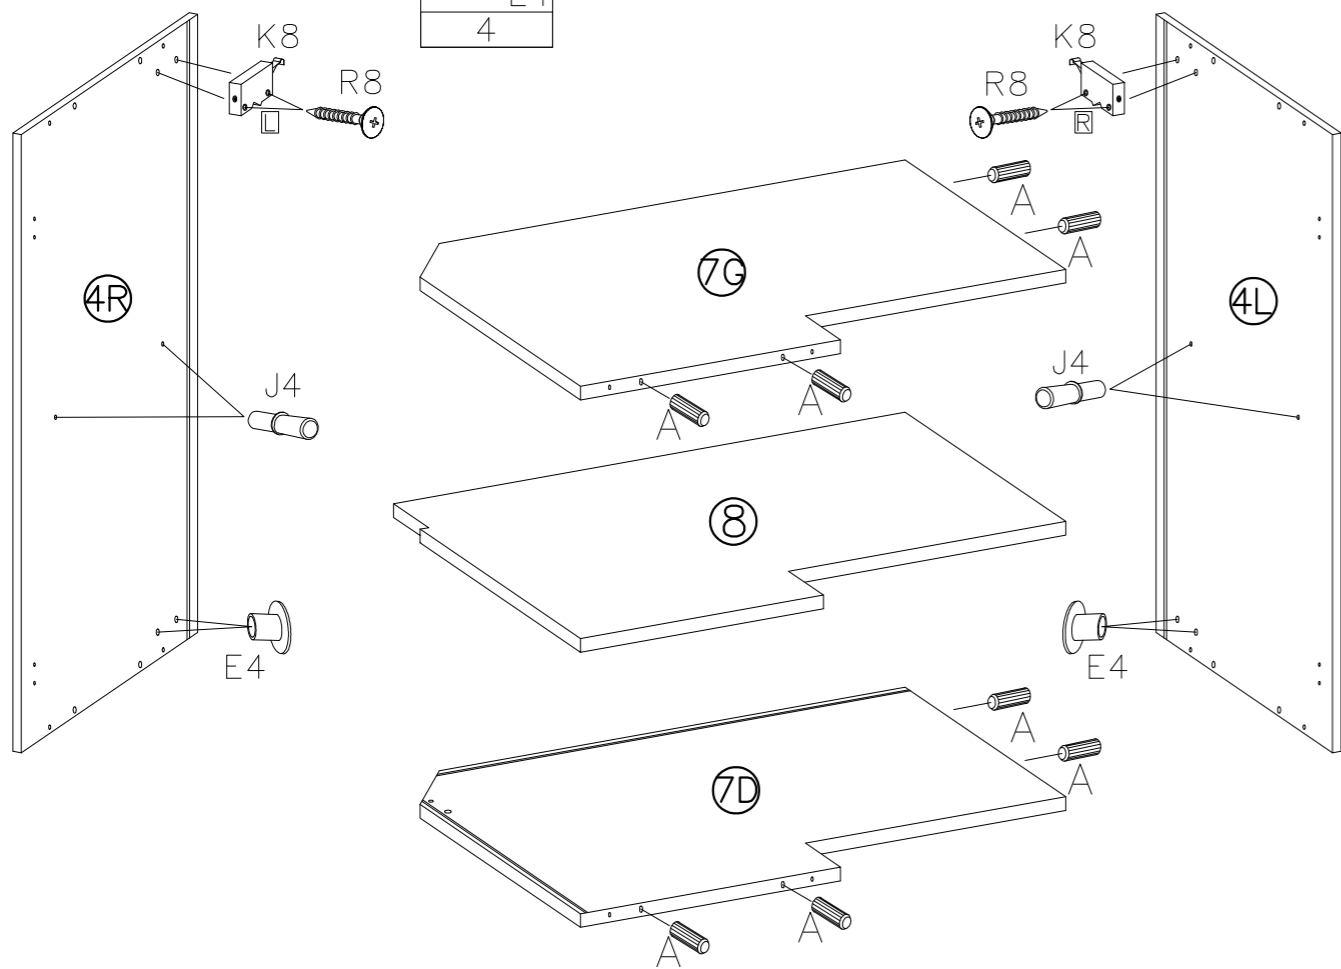

# KITCHEN 45G

Package No 1

4L 720x300	4R 720x300
7G 44G-682x382	8 44G-662x362
7D 44G-682x382	
19 44G-688x92	3A 44G-703x300
	3B 44G-703x366

Package No 2

1R 44G-376x716	
1L 44G-86x716	
M4.0x27mm S1	R2
1	2

OPTION

∅8x40mm A1	∅15/12mm C	L-46 D2	E
4	6	3	6

∅8x30mm A	B	O	F10	L	J4	∅35/175° SILENT G4	∅35/175° BASIC G4	E4
8	10	1	7	10	5	2	2	2
E4	∅3.5x16mm P4	K9	K8	∅5.0x13mm P9	∅3.5x30mm R8	∅3.0x16mm P1		
4	6	2	1	8	6	7		

1

∅8x30mm A	∅5.0x13mm P9	J4	S1	M4.0x25mm R2	E4	∅35/175° SILENT G4	∅35/175° BASIC G4	∅3.5x30mm R8	K8
8	8	5	1	2	2	2	2	4	1

E4
4

2

B	O
6	1

3

B	O
4	1

4

F10	L	∅3.0x16mm P1
7	10	7